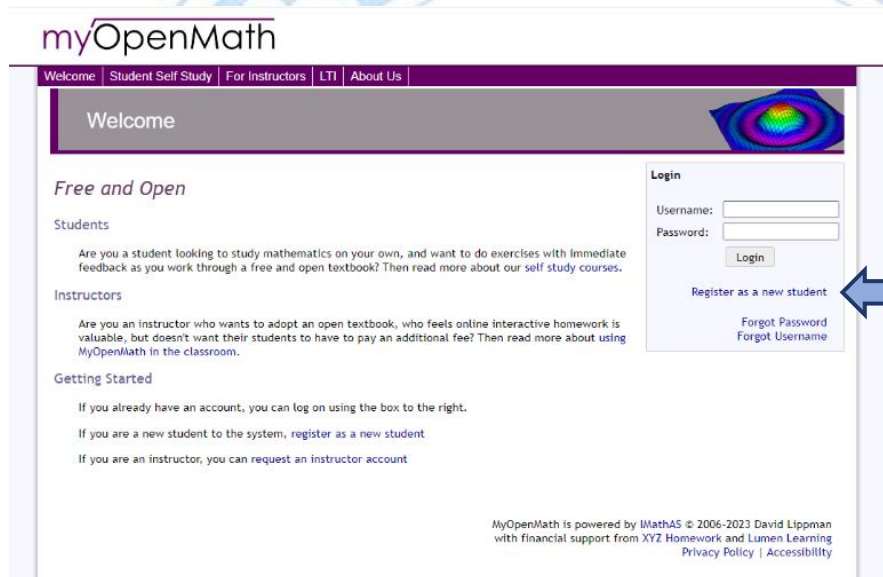

### Directions:

1. Go to <https://www.myopenmath.com> and click on **Register as a new student**.

2. Register as a new student by filling in the required information.

The screenshot shows the 'New Student Signup' form on the myOpenMath website. The form is titled 'New Student Signup' and includes the following fields and options: